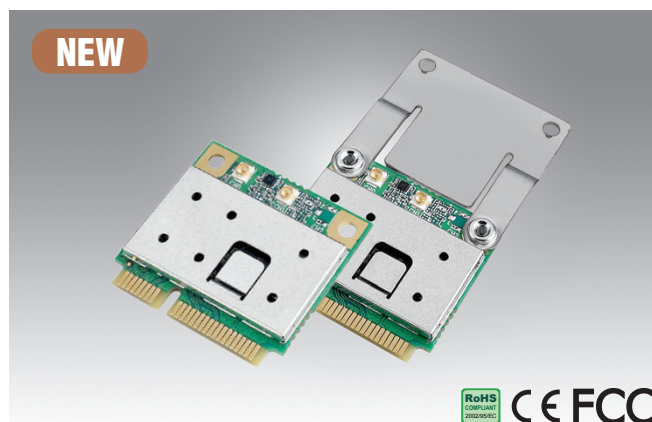

EWM-W135

802.11 a/b/g/n Mini PCIe Card

EWM-W136M

802.11 a/b/g/n Mini PCI Card

Features

- IEEE 802.11 a/b/g/n dual-band (2.4 and 5 GHz) standard
- 2Tx/2Rx MIMO
- Up to 300 Mbps data rate
- 64/128/152 bit WEP, WPA, WPA2, 802.1x, AES-CCM & TKIP
- XP/Vista/Win7 (32 and 64 bit)
- Operating temperature 0 ~ 60° C
- Atheros AR9382

Features

- IEEE 802.11 a/b/g/n dual-band (2.4 and 5 GHz) standard
- 2Tx/2Rx MIMO
- Up to 300 Mbps data rate
- 64/128/152 bit WEP, 802.1x, AES-CCM & TKIP
- XP/Vista/Win7 (32 and 64 bit)
- Operating temperature 0 ~ 60° C
- Atheros AR9220

Introduction

EWM-W135 is compliant with IEEE 802.11 a/b/g/n standard. The Mini PCIe card is 2 x 2 MIMO design for less air interference and high throughput solution.

Introduction

EWM-W136M is an 802.11 a/b/g/n wifi 2x2 Mini PCI designed to deliver the ultimate wireless experience for video, voice and data transmission.

Packing List

Description	Quantity
802.11 a/b/g/n Mini PCIe Card	x 1

Packing List

Description	Quantity
802.11 a/b/g/n Mini PCI Card	x 1

Ordering Information

Part number	Specifications
EWM-W135H01E	802.11 a/b/g/n, 2.4 and 5 GHz, Half-size Mini PCIe Card
EWM-W135F01E	802.11 a/b/g/n, 2.4 and 5 GHz, Full-size Mini PCIe Card