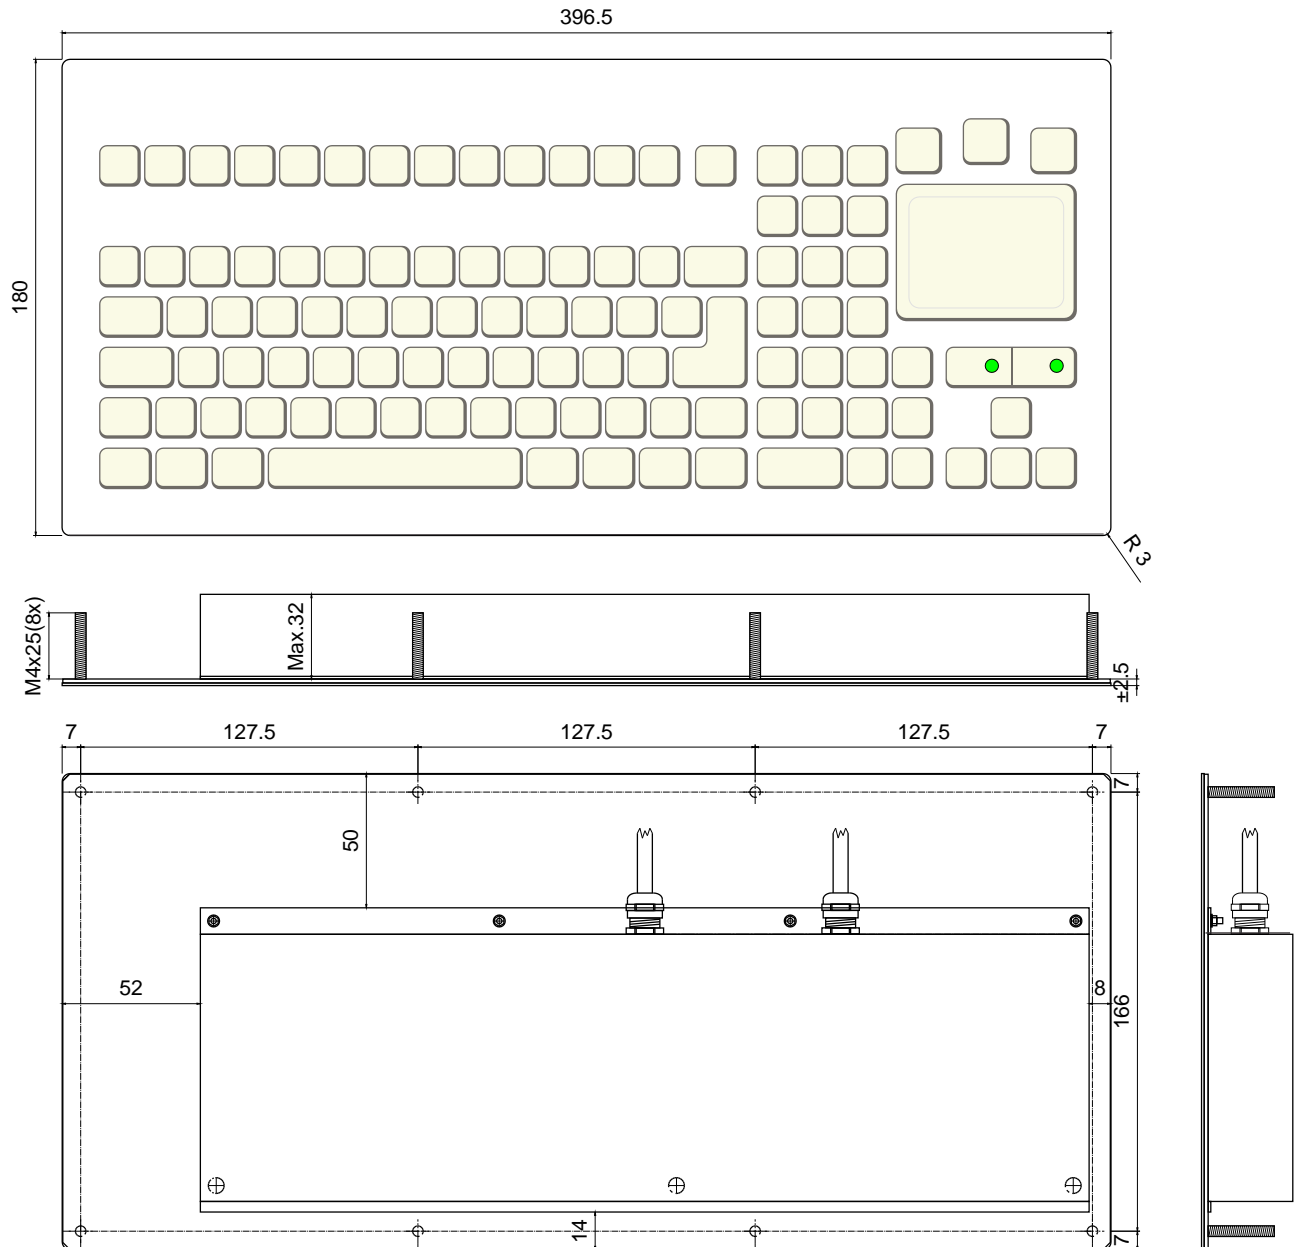

#### Enclosed version

- The keyboard is housed in a robust steel enclosure
- Dimensions / weight : 410 x 204 x 42 / 2,1 kg

### ORDER INFO

LAYOUT	PANEL MOUNT	ENCLOSED
US Qwerty	KBSP106 F1 xxx	KBSP106 S1 xxx
French Azerty	KBSP106 F33 xxx	KBSP106 S33 xxx
Spanish Qwerty	KBSP106 F34 xxx	KBSP106 S34 xxx
German Qwertz	KBSP106 F49 xxx	KBSP106 S49 xxx

### DIMENSIONAL DRAWING

Panel mount version

Dim in mm.